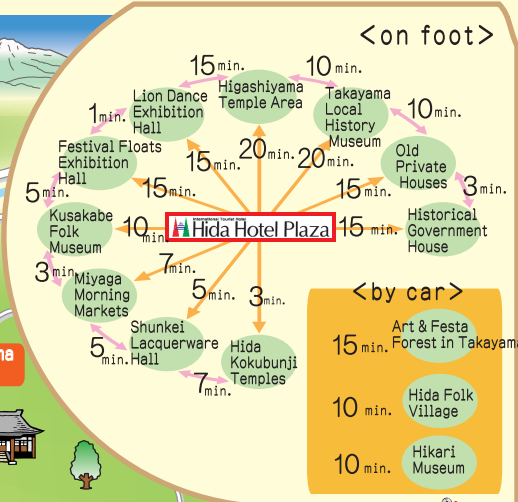

HIDA TAKAYAMA SIGHTSEEING SPOTS

Depart from Hida Hotel Plaza

International Tourist Hotel
Hida Hotel Plaza

Takayama I.C.
Hikari Museum

To Shirakawago 80km
Hida Takayama Museum of Art
Hida Folk Village
Hida Takayama Memory Revival Hall
Hida Takayama Teddy Bear Eco Village
Art & Festa Forest in Takayama